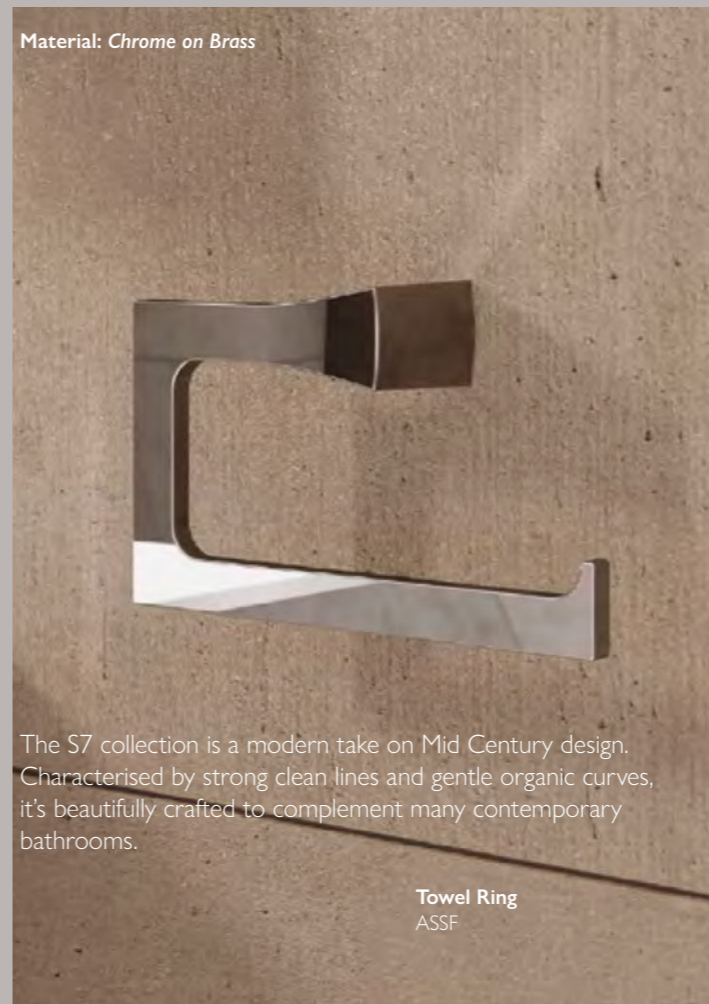

AOBCG | Matt Black
AOBCH | Chrome

Robe Hook

AOBCI | Matt Black
AOBCJ | Chrome

Wall Mounted Soap
Dispenser
200mm

AOBCK | Matt Black
AOBCL | Chrome

Bertini

Gallery Shelf
AOBCO

Toilet Roll Holder
AOBCS

Soap Dish
AOBCT

Toilet Roll Holder
AOBCU

3 Tier Towel Rack
AOBCV

Double Robe Hook
AOBCQ

Towel Ring
AOBCP

Double Towel Rail
AOBCR

Traditional

Material: Chrome on Brass

Towel Ring
ASSF

The S7 collection is a modern take on Mid Century design. Characterised by strong clean lines and gentle organic curves, it's beautifully crafted to complement many contemporary bathrooms.