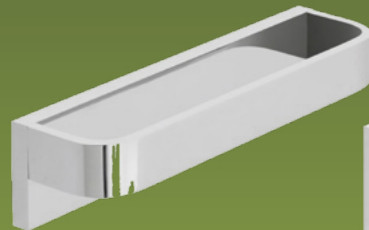

Towel Bar
AOMCB