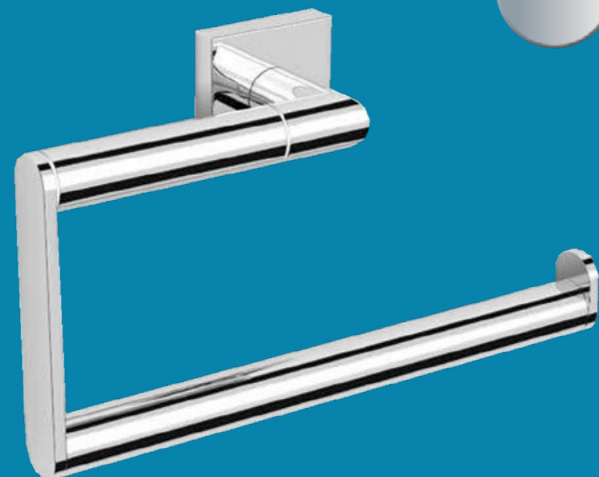

Towel Ring

AOCCE | Chrome
AOCCF | Black

Toothbrush Tumbler

AOC CG | Chrome
AOC CH | Black