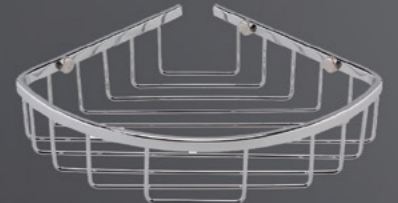

Schlüter-SHELF-E-S3 Quadrangular Shelves

Schlüter-SHELF-E-S2
Pentagonal Shelves

Schlüter-SHELF-E-S1
Triangular Shelves

Schlüter-SHELF-W
Rectangular Shelves for Wall Surfaces

Baskets

Mix Double
Rectangular
Basket – Chrome

AOECC

Large Deep Corner Basket – Chrome

AOECG

Victrion Corner Shower Basket

AOECL

Triple Corner Basket –
Chrome

AOECH

Dockside Mirror with Open Shelving
Black 30x60cm

AOECM

Mix Combined Basket – Chrome

AOECD

Mix Deep Rectangular Basket Chrome

AOECP

Mix Deep Corner Basket – Chrome

AOECI

Double Corner
Basket – Chrome