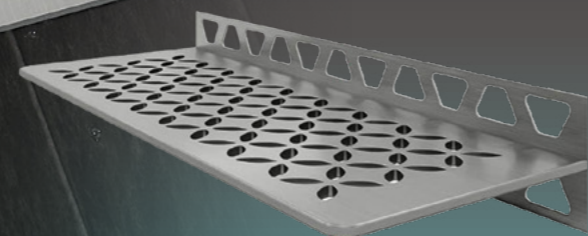

Towel Ring
AODCS

Wall Mounted Single Tumbler and Toothbrush Holder
AODCT

Wall Mounted Toilet Brush Holder
AODCU

Toilet Roll Holder
AODCV

WATERPROOF Televisions

- Available in sizes from 19" through to 55"
- Simple installation and embeddable
- Perfect for use in wet areas.
- The heated element prevents misting.
- TV installed onto a wall
- Ultra slim profile delivers a professional looking finish when installed
- Mirror TV's are available
- Built in amplifier
- Ultra slim waterproof infrared remote control with an IP67 rating (CR2032 battery)
- Great connectivity - including HDMI, USB, component and VGA plus a built in FreeView tuner
- 2 x waterproof ceiling speakers

Schlüter-SHELF-E-S3 Quadrangular Shelves

Schlüter-SHELF-E-S2
Pentagonal Shelves

Schlüter-SHELF-E-S1
Triangular Shelves

Schlüter-SHELF-W
Rectangular Shelves for Wall Surfaces

Baskets

Mix Double
Rectangular
Basket – Chrome