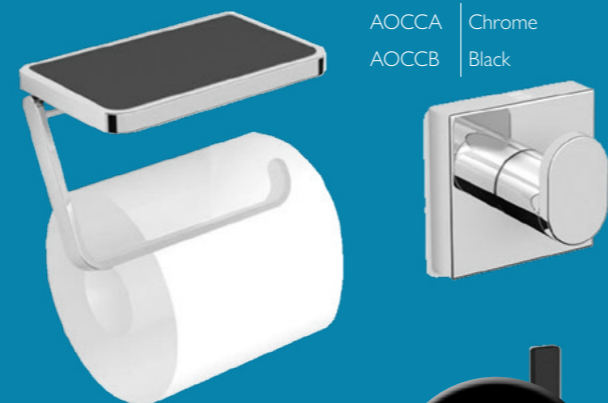

Material: Concrete

Kyron Soap Dispenser
Wall Mounted
W50 H171 D100mm
- 150ml
Material: Brass
ASDE

Urban Steel Soap Dispenser Freestanding
W80 H177 D96mm
- 380ml
Material: Stainless Steel
ASDF

Freestanding accessories are a great, flexible alternative, no fixing or drilling holes!

Liquid Dispensers

Toilet Roll Holder with shelf

AOBCY | Chrome
AOBCZ | Black

Toilet Roll Holder

AOBCW | Chrome
AOBCX | Black

Toilet Roll Holder with shelf

AOBCY | Chrome
AOBCZ | Black

Robe Hook