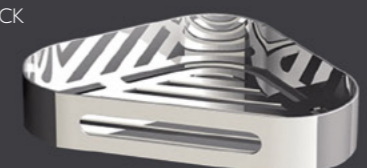

AOECM

Mix Combined Basket – Chrome

AOECD

Mix Deep Rectangular Basket Chrome

AOECP

Mix Deep Corner Basket – Chrome

AOECI

Double Corner
Basket – Chrome

AOECJ

Double Corner Basket – Chrome

AOECN

Artemis Corner Glass Shelf

AOECE

Basket 215 –
polished

AOECF

S5 Fahrenheit Corner Basket