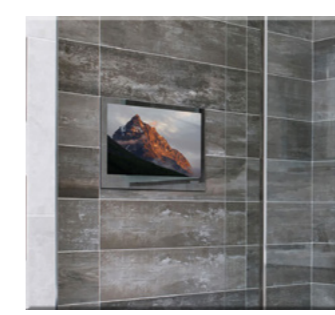

WATERPROOF Televisions

- Available in sizes from 19" through to 55"
- Simple installation and embeddable
- Perfect for use in wet areas.
- The heated element prevents misting.
- TV installed onto a wall
- Ultra slim profile delivers a professional looking finish when installed
- Mirror TV's are available
- Built in amplifier
- Ultra slim waterproof infrared remote control with an IP67 rating (CR2032 battery)
- Great connectivity - including HDMI, USB, component and VGA plus a built in FreeView tuner
- 2 x waterproof ceiling speakers

Premium Widescreen Waterproof Bathroom & Shower Televisions