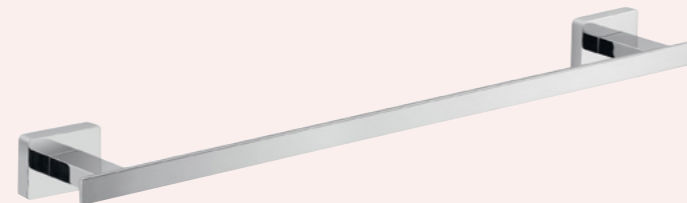

Material: Brass with Swarovski Crystals
Available in Chrome or 24 Carat Gold

Exquisite Swarovski crystals add a hint of glamour & sophistication to this timeless collection.

Soap Dispenser
ASER Gold

Premium
COLLECTION

Towel Ring
W225 H145 D55mm
ATCJ | Chrome

Tumbler Holder
W80 H115 D100mm
Frosted glass
ATCA

Toilet Brush Wall Mounted
W102 H375 D120mm
ATCI | Chrome

Toilet Roll Holder Roll Holder with Flap
W127 H115 D52mm
ATCG | Chrome