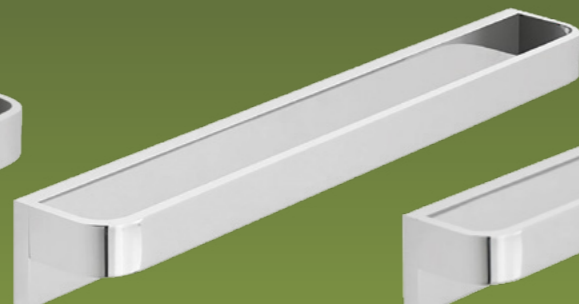

Towel Rail
600mm
AOMCD

Towel Rail
450mm
AOMCC