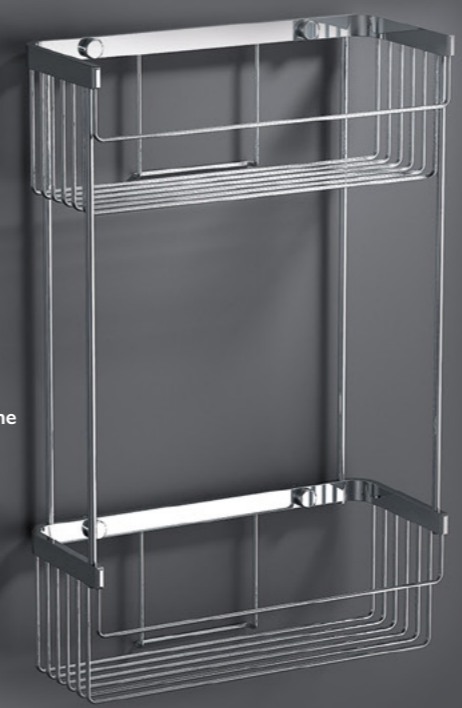

Towel Ring
AODCS

Wall Mounted Single Tumbler and Toothbrush Holder
AODCT

Wall Mounted Toilet Brush Holder
AODCU

Toilet Roll Holder
AODCV

WATERPROOF Televisions

- Available in sizes from 19" through to 55"
- Simple installation and embeddable
- Perfect for use in wet areas.
- The heated element prevents misting.
- TV installed onto a wall
- Ultra slim profile delivers a professional looking finish when installed
- Mirror TV's are available
- Built in amplifier
- Ultra slim waterproof infrared remote control with an IP67 rating (CR2032 battery)
- Great connectivity - including HDMI, USB, component and VGA plus a built in FreeView tuner
- 2 x waterproof ceiling speakers

Schlüter-SHELF-E-S3 Quadrangular Shelves

Schlüter-SHELF-E-S2
Pentagonal Shelves

Schlüter-SHELF-E-S1
Triangular Shelves

Schlüter-SHELF-W
Rectangular Shelves for Wall Surfaces

Baskets

Mix Double
Rectangular
Basket – Chrome

AOECC

Large Deep Corner Basket – Chrome

AOECG

Victrion Corner Shower Basket

AOECL

Triple Corner Basket –
Chrome

AOECH

Dockside Mirror with Open Shelving
Black 30x60cm