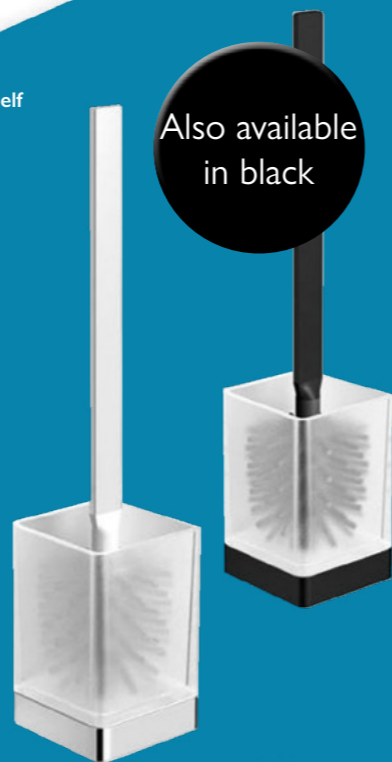

AOC CI | Chrome
AOC CJ | Black