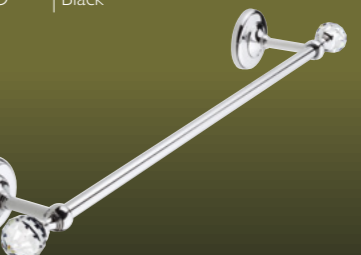

Tumbler Holder
W80 H180 D110mm
Clear glass

AORCP | Chrome
AORGQ | Gold
AORBO | Black

Robe Hook
W70 H90 D65mm

AORCAB | Chrome
AORGAC | Gold
AORBAA | Black

Toilet Brush Freestanding
W80 H370 D80mm

AORCAE | Chrome
AORGAF | Gold
AORBAD | Black

Open Toilet Roll Holder
W215 H65 D90mm

AORCAH | Chrome
AORGAI | Gold
AORBAG | Black

Towel Ring
W195 H215 D60mm

AORCY | Chrome
AORGZ | Gold
AORBX | Black

Towel Rail 35cm
W355 H60 D90mm

AORCV | Chrome
AORGW | Gold
AORBU | Black

Towel Rail 52cm
W525 H60 D90mm

AORCAK | Chrome
AORGAL | Gold
AORBAJ | Black

Towel Rail 60cm
W595 H60 D90mm

AORCS | Chrome
AORGT | Gold
AORBR | Black

Glass Shelf
W600 H80 D135mm

AORCAN | Chrome
AORGAP | Gold
AORBAM | Black

Material: Chromed Stainless Steel

VADO

Shelf with Geometric Insert
AOMCF

Omika

Toilet Roll Holder
AOMCA

Shelf with Geometric Insert
100mm
AOMCE

Shelf with Geometric Insert
200mm
AOMCF

Shelf with Geometric Insert
500mm
AOMCG