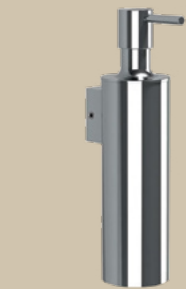

LUXOR Tumbler
Ø85 H110mm
AAFD | Black/Gold

Soap Dish
W135 H32 D100mm
AAFB | Black/Gold

Soap Dispenser
Ø85 H192mm
AAFB | Black/Gold

Tecno Project Metal Soap Dispenser
Wall Mounted
Material: Brass W50
H165 D94mm / 140ml
ASDC | Chrome