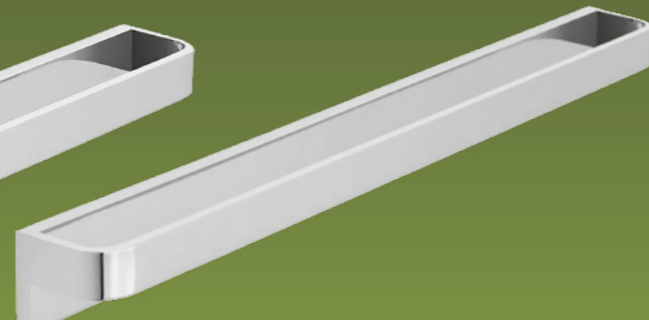

Towel Rail
600mm
AOMCD