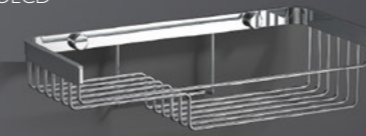

Schlüter-SHELF-E-S3 Quadrangular Shelves

Schlüter-SHELF-E-S2
Pentagonal Shelves

Schlüter-SHELF-E-S1
Triangular Shelves

Schlüter-SHELF-W
Rectangular Shelves for Wall Surfaces

Baskets

Mix Double
Rectangular
Basket – Chrome

AOECC

Large Deep Corner Basket – Chrome

AOECG

Victrion Corner Shower Basket

AOECL

Triple Corner Basket –
Chrome

AOECH

Dockside Mirror with Open Shelving
Black 30x60cm

AOECM

Mix Combined Basket – Chrome

AOECD

Mix Deep Rectangular Basket Chrome

AOECP

Mix Deep Corner Basket – Chrome

AOECI

Double Corner
Basket – Chrome