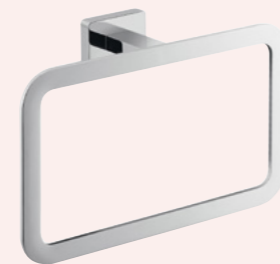

Chrome Towel Ring
ATCJ

Double Hook
W87 H35 D45mm
ATCH | Chrome

Soap Dish
W115 H38 D100mm
Frosted glass
ATCB | Chrome

Soap Dispenser
W80 H160 D108mm
Frosted glass
ATCK | Chrome

Open Toilet Roll Holder
W190 H35 D64mm
ATCF | Chrome

Towel Ring
W225 H145 D55mm
ATCJ | Chrome

Tumbler Holder
W80 H115 D100mm
Frosted glass
ATCA

Toilet Brush Wall Mounted
W102 H375 D120mm
ATCI | Chrome

Toilet Roll Holder Roll Holder with Flap
W127 H115 D52mm
ATCG | Chrome