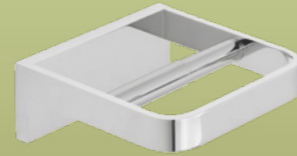

Towel Rail 52cm
W525 H60 D90mm

AORCAK | Chrome
AORGAL | Gold
AORBAJ | Black

Towel Rail 60cm
W595 H60 D90mm

AORCS | Chrome
AORGT | Gold
AORBR | Black

Glass Shelf
W600 H80 D135mm

AORCAN | Chrome
AORGAP | Gold
AORBAM | Black

Material: Chromed Stainless Steel

VADO

Shelf with Geometric Insert
AOMCF

Omika

Toilet Roll Holder
AOMCA

Shelf with Geometric Insert
100mm
AOMCE

Shelf with Geometric Insert
200mm
AOMCF

Shelf with Geometric Insert
500mm
AOMCG