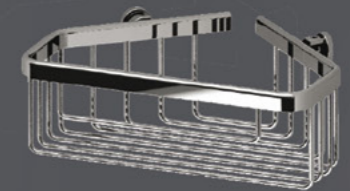

Large Deep Corner Basket – Chrome

AOECG