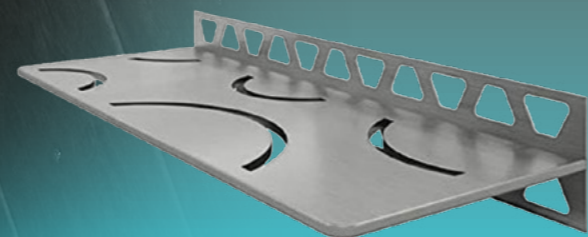

Schlüter-SHELF-W
Rectangular Shelves for Wall Surfaces

Baskets