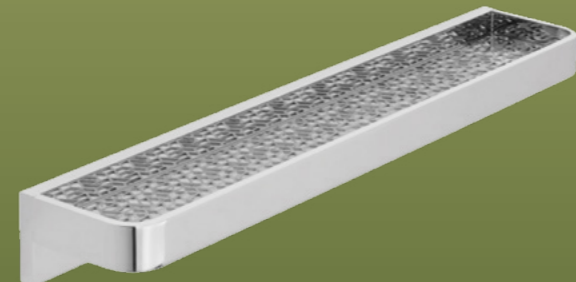

Material: Brass with Swarovski Crystals
Available in Chrome or 24 Carat Gold

Exquisite Swarovski crystals add a hint of glamour & sophistication to this timeless collection.

Soap Dispenser
ASER Gold

Premium
COLLECTION

Material: Chromed Stainless Steel

VADO

Shelf with Geometric Insert
AOMCF

Omika

Toilet Roll Holder
AOMCA

Shelf with Geometric Insert
100mm
AOMCE

Shelf with Geometric Insert
200mm
AOMCF

Shelf with Geometric Insert
500mm
AOMCG