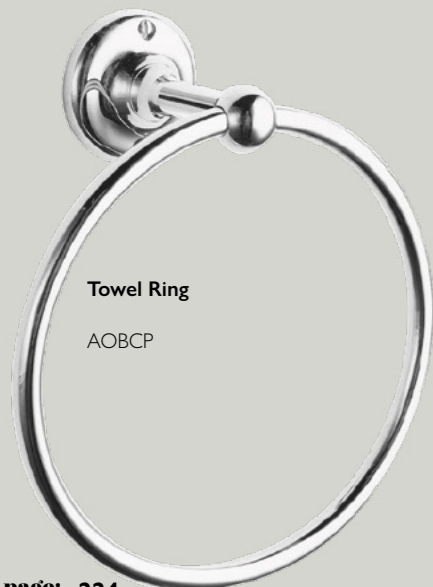

Soap Dish
AOBCT

Toilet Roll Holder
AOBCU

3 Tier Towel Rack
AOBCV

Double Robe Hook
AOBCQ

Towel Ring
AOBCP

Double Towel Rail
AOBCR

Traditional

Material: Chrome on Brass

Towel Ring
ASSF

The S7 collection is a modern take on Mid Century design. Characterised by strong clean lines and gentle organic curves, it's beautifully crafted to complement many contemporary bathrooms.