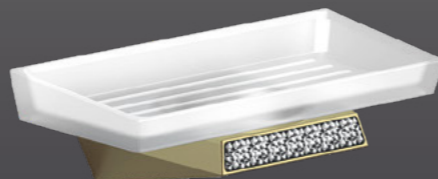

Soap Dish
W170 H57 D87mm

ASEG | Chrome
ASEQ | Gold